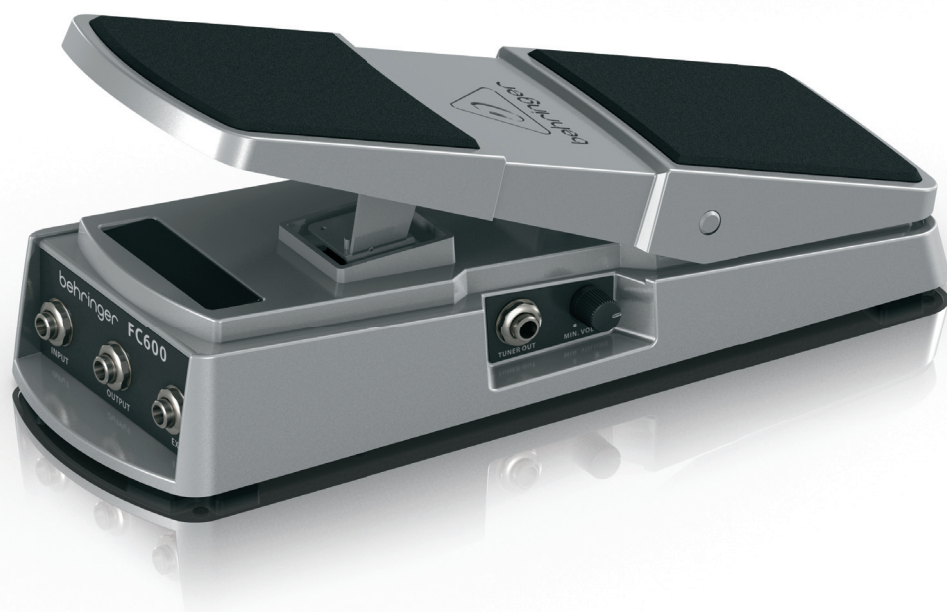

FC600

Heavy-Duty Foot Pedal for
Volume and Expression Control