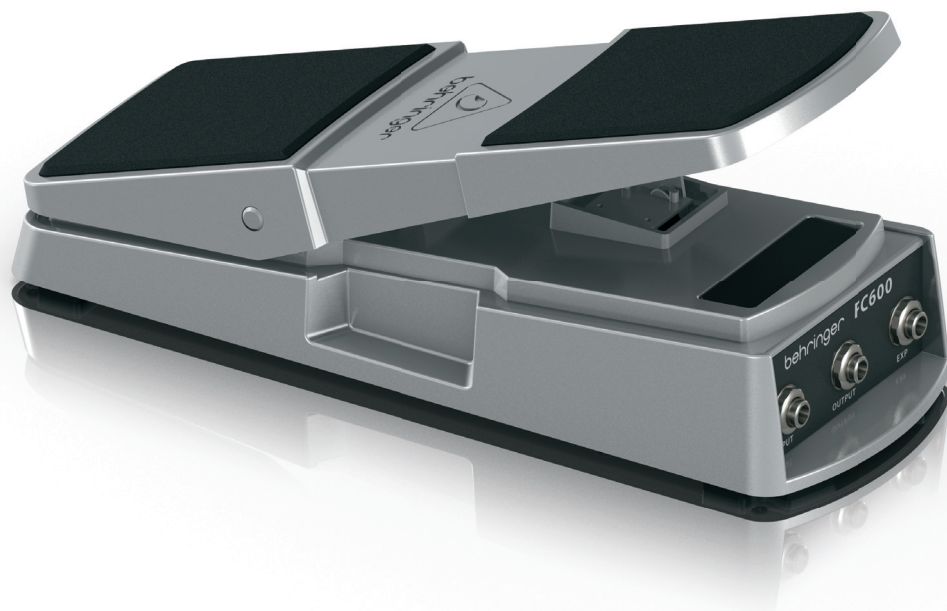

FC600

Heavy-Duty Foot Pedal for
Volume and Expression Control